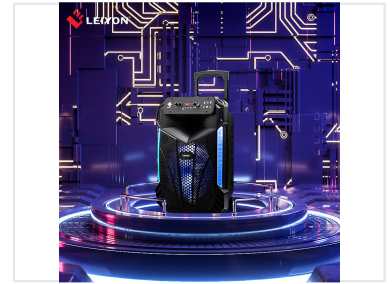

# 12-inch Waterproof Portable Bluetooth DJ Speaker Trolley

This 12-inch speaker trolley is designed for parties and DJ use, featuring Bluetooth connectivity and a rechargeable battery. The waterproof design ensures durability for outdoor events.

### Versatile Audio Performance

This 12-inch portable DJ speaker trolley is engineered for both indoor and outdoor versatility, featuring a rugged, waterproof design that handles splashes and spills with ease. Equipped with a robust 15W Hi-Fi amplifier system and dual voice coil speaker architecture, it delivers clear, powerful sound for events and gatherings. With built-in Bluetooth 5.0, FM radio, and multiple playback inputs, this system offers a complete, transportable audio solution for professional and recreational use.

## Physical Specs

Dimensions	348 x 528 x 263 mm
Speaker Size	12-inch (Dual Voice Coil)