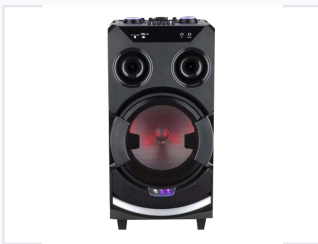

# 12-Inch Trolley Speaker with Bluetooth and LED Lighting

This trolley speaker features a 12-inch driver, Bluetooth connectivity, and integrated LED lighting. Designed for portability, it includes a built-in trolley handle and wheels for easy transport.

## ADDITIONAL IMAGES

### High-Performance Portable Audio

This 12-inch trolley speaker is engineered for versatile professional and personal use, delivering 60W of powerful audio output. Equipped with integrated LED lighting and a robust battery, it serves as a complete mobile entertainment station for events, public speaking, or social gatherings. The design features a built-in trolley system, ensuring maximum portability without compromising on sound quality or functionality.

### Sound Components

**12 inch**

Bass Driver

**3 inch**

Horn Tweeter

**60 W**

Power Output