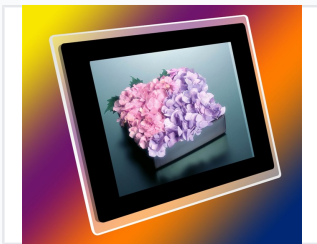

12-Inch Digital Photo Frame

This 12-inch digital photo frame displays photos with ease. Its high-resolution screen brings images to life with vibrant colors and sharp details.

ADDITIONAL IMAGES

Overview

Versatile 12-Inch Digital Display

This 12-inch digital photo frame offers a high-resolution TFT screen designed to bring your memories to life with vibrant colors and sharp detail. Beyond simple photo viewing, it functions as a complete multimedia hub supporting music and video playback with built-in speakers for an immersive experience. Its professional design includes essential productivity features like a clock, alarm, and calendar, making it an ideal addition to any office or home environment.