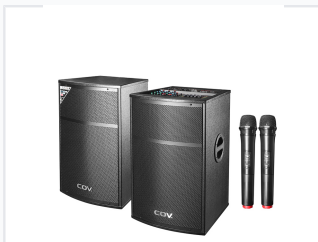

12-Inch Active Wooden Speaker System for Outdoor Use

This 12-inch active wooden speaker system is designed for outdoor use. It features a built-in amplifier, mixer, wireless microphone connectivity, and multiple input options including USB, SD card, and Bluetooth.

ADDITIONAL IMAGES

Product Overview

Professional Outdoor Audio Solution

This 12-inch active wooden speaker system is engineered for high-performance outdoor audio, delivering a robust 400W output. Designed for versatility, it features a comprehensive mixer, Bluetooth connectivity, and dual wireless microphones, making it an ideal solution for events, presentations, and live performances. The durable wooden enclosure ensures superior sound projection, while the integrated trolley and wheels provide convenient portability.

Audio Performance

Power Output

400 W

Rated Power

Driver Configuration

- 12-inch Bass Woofer
- 3-inch Horn Tweeter

Connectivity & Inputs

Wireless Microphone Specs

Physical & Design

Design & Portability

- Wooden Enclosure
- Integrated Trolley System
- Built-in Wheels
- Digital Display

Accessories

Package Contents

Remote Control • AUX Audio Cable • Charger • User Manual • 2x Wireless Mics