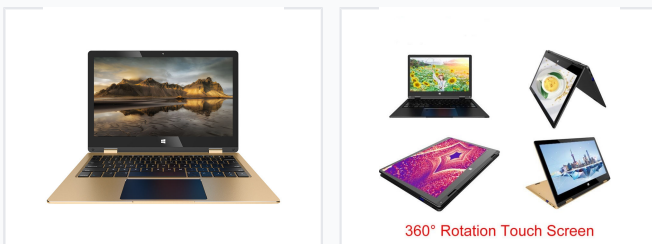

11.6-inch 360° Rotating Touchscreen 5G Laptop

This 11.6-inch laptop features a 360-degree rotating touchscreen display and supports 5G WiFi connectivity. Encased in a durable metal chassis, it provides a premium look and feel.

ADDITIONAL IMAGES

Overview

Versatile 2-in-1 Computing

This 11.6-inch device seamlessly bridges the gap between a traditional laptop and a tablet, offering the full functionality of a PC operating system with the convenience of a touchscreen. With its 360-degree rotating hinge, users can easily transition between typing, viewing, and tablet modes to suit any environment. Encased in a durable metal chassis, it combines premium aesthetics with the portability and high-speed 5G WiFi connectivity required for modern, on-the-go productivity.

Display & Form Factor

Screen Size	11.6 inch
Hinge Design	360-degree rotating
Device Type	2-in-1, Laptop, Tablet

Build & Connectivity

Wireless Connectivity	
5G WiFi	
Case Material	Metal