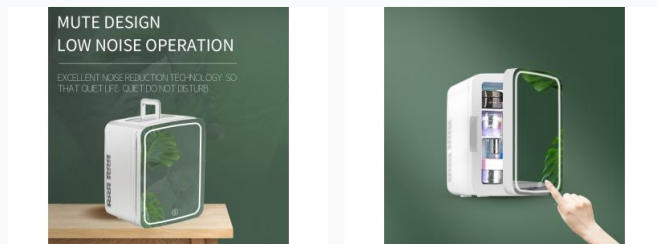

10L Portable Mini Fridge with LED Mirror

This portable mini fridge has a 10L capacity and is designed with a built-in LED light and mirror. It is ideal for storing and accessing makeup and skincare products.

ADDITIONAL IMAGES

Overview

Compact and portable design perfect for makeup storage and personal care.

Versatile 10L Portable Cooling & Warming Solution

This 10-liter portable mini fridge is designed for versatile storage of cosmetics, skincare products, beverages, and snacks. Featuring an integrated LED mirror on the door, it serves as a convenient station for makeup application. Its compact, lightweight design includes both AC and DC power options, making it suitable for use in bedrooms, offices, cars, and while traveling.