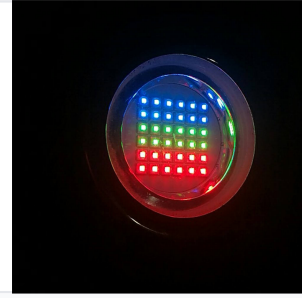

108W IP68 Underwater LED Marine Light

This 108W LED light is designed for underwater marine environments. It features an IP68 waterproof rating and is constructed with 316L stainless steel for corrosion resistance.

ADDITIONAL IMAGES

Product Overview

High-Performance Marine Illumination

This 108W underwater LED light is engineered for demanding marine environments, providing high-intensity illumination for yachts, boats, and docks. Constructed with a 316L stainless steel housing and tempered glass cover, it offers superior corrosion resistance and durability in both fresh and saltwater. The IP68 waterproof rating and built-in protection circuits ensure reliable, long-term performance for enhancing vessel aesthetics and nighttime safety.

DC 12V, DC 24V

Emitting Angle

120 °

Durability & Protection

High-intensity 108W LED light with corrosion-resistant 316L stainless steel housing.

IP68 rated waterproof construction suitable for prolonged submersion in harsh marine conditions.

Lighting Options

Vibrant blue light output provides stunning aesthetics for yachts and boats at night.

Available in multiple colors including RGBW for customizable underwater lighting effects.

Emitting Colors