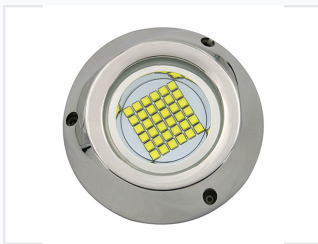

108W IP68 Underwater LED Marine Light

This 108W LED light is designed for underwater marine environments. It features an IP68 waterproof rating and is constructed with 316L stainless steel for corrosion resistance.

ADDITIONAL IMAGES

Product Overview

High-Performance Marine Illumination

This 108W underwater LED light is engineered for demanding marine environments, providing high-intensity illumination for yachts, boats, and docks. Constructed with a 316L stainless steel housing and tempered glass cover, it offers superior corrosion resistance and durability in both fresh and saltwater. The IP68 waterproof rating and built-in protection circuits ensure reliable, long-term performance for enhancing vessel aesthetics and nighttime safety.

Technical Specifications

Precision-engineered LED array ensures high luminous efficiency and wide 120-degree coverage.

Power Consumption

108 W

Rated Power

LED Chip Options

- C-REE
- Epistar

Supply Voltage

DC 12V, DC 24V

Emitting Angle

120 °

Durability & Protection

High-intensity 108W LED light with corrosion-resistant 316L stainless steel housing.

IP68 rated waterproof construction suitable for prolonged submersion in harsh marine conditions.