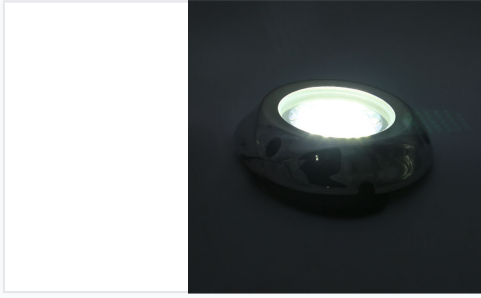

Lighting Options

Vibrant blue light output provides stunning aesthetics for yachts and boats at night.