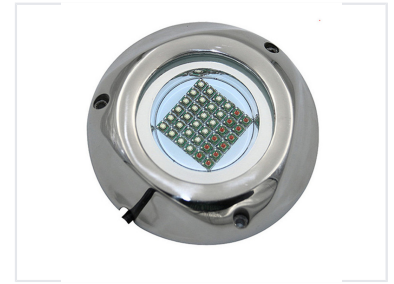

108W IP68 Underwater LED Marine Light

This 108W LED light is designed for underwater marine environments. It features an IP68 waterproof rating and is constructed with 316L stainless steel for corrosion resistance.

ADDITIONAL IMAGES

Product Overview

High-Performance Marine Illumination

This 108W underwater LED light is engineered for demanding marine environments, providing high-intensity illumination for yachts, boats, and docks. Constructed with a 316L stainless steel housing and tempered glass cover, it offers superior corrosion resistance and durability in both fresh and saltwater. The IP68 waterproof rating and built-in protection circuits ensure reliable, long-term performance for enhancing vessel aesthetics and nighttime safety.

Technical Specifications

Precision-engineered LED array ensures high luminous efficiency and wide 120-degree coverage.

Power Consumption

108 W

Rated Power

LED Chip Options

- C-REE
- Epistar

Supply Voltage

DC 12V, DC 24V

Emitting Angle

120 °

Durability & Protection

High-intensity 108W LED light with corrosion-resistant 316L stainless steel housing.

IP68 rated waterproof construction suitable for prolonged submersion in harsh marine conditions.