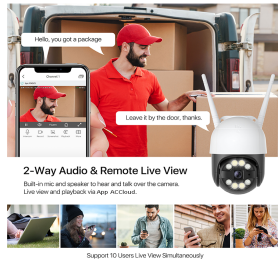

Overview

Smart Outdoor Surveillance

This 1080P Wireless PTZ Security Camera provides robust, all-weather surveillance for residential and commercial properties. Featuring a 2MP sensor and efficient H.265+ video compression, it delivers high-quality footage while optimizing storage. With intelligent human detection, active deterrents like a siren and spotlight, and comprehensive PTZ controls, this camera ensures proactive security and easy remote monitoring.

275°

Pan Range

90°

Tilt Range

Night Vision

Flexible monitoring with three distinct night vision modes, including full color and smart auto-switching.

Night Vision Modes

- Smart Night Vision (Auto-switch)
- Full Color Night Vision
- Black & White Infrared Mode

Smart Features

Receive instant app notifications triggered by human detection to minimize false alarms.

Intelligent Detection

Human Detection • App Push Notifications • Human-Activated Siren • Active Spotlight

Connectivity & Audio

Communicate through the built-in microphone and speaker and view live feeds remotely via the app.

Audio System

Yes

Connectivity

Wi-Fi, RJ45 Ethernet, Remote Access

Hardware & Durability