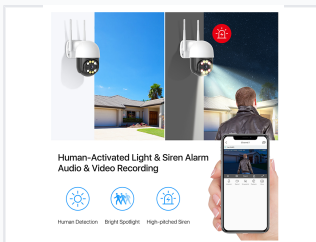

1080P Wireless PTZ Security Camera

This wireless security camera captures 1080P high-definition video. It supports remote pan, tilt, and zoom functionality for comprehensive monitoring.

ADDITIONAL IMAGES

Overview

Smart Outdoor Surveillance

This 1080P Wireless PTZ Security Camera provides robust, all-weather surveillance for residential and commercial properties. Featuring a 2MP sensor and efficient H.265+ video compression, it delivers high-quality footage while optimizing storage. With intelligent human detection, active deterrents like a siren and spotlight, and comprehensive PTZ controls, this camera ensures proactive security and easy remote monitoring.

275°

Pan Range

90°

Tilt Range

Night Vision

Flexible monitoring with three distinct night vision modes, including full color and smart auto-switching.

Night Vision Modes

- Smart Night Vision (Auto-switch)
- Full Color Night Vision
- Black & White Infrared Mode