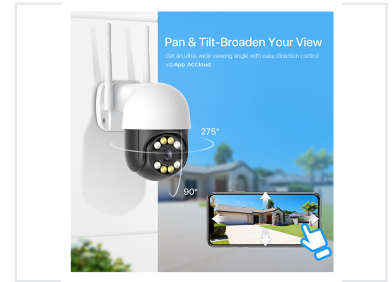

1080P Wireless PTZ Security Camera

This wireless security camera captures 1080P high-definition video. It supports remote pan, tilt, and zoom functionality for comprehensive monitoring.

ADDITIONAL IMAGES

Overview

Smart Outdoor Surveillance

This 1080P Wireless PTZ Security Camera provides robust, all-weather surveillance for residential and commercial properties. Featuring a 2MP sensor and efficient H.265+ video compression, it delivers high-quality footage while optimizing storage. With intelligent human detection, active deterrents like a siren and spotlight, and comprehensive PTZ controls, this camera ensures proactive security and easy remote monitoring.

275°

Pan Range

90°

Tilt Range

Night Vision

Flexible monitoring with three distinct night vision modes, including full color and smart auto-switching.

Night Vision Modes

- Smart Night Vision (Auto-switch)
- Full Color Night Vision
- Black & White Infrared Mode