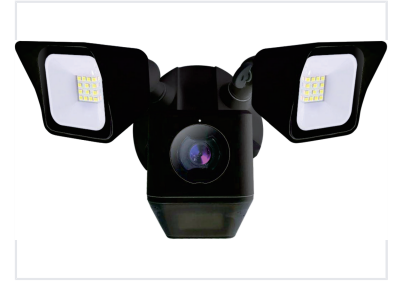

1080P Outdoor Security Floodlight Camera

This outdoor security camera combines high-definition video capture with powerful LED floodlights. Smart features include remote viewing and motion detection for comprehensive surveillance.

Overview

Smart Outdoor Surveillance & Lighting

This 1080P Outdoor Security Floodlight Camera offers a dual-purpose solution for property protection, combining high-definition video surveillance with powerful motion-activated lighting. Designed for resilience and ease of use, it allows for seamless smartphone control, two-way communication, and customizable motion detection zones. With integrated features like a 110dB siren and emergency calling, this device provides a comprehensive security layer for any outdoor environment.

Camera & Video

Video Resolution	1080P HD
Lens Angle	90 degrees
Infrared Night Vision Range	12 m

Lighting & Performance

Floodlight Performance

5000 K Color Temperature	20 W Power	2000 LM Brightness
Number of Floodlights	2	

Smart Features & Detection

PIR Detection Angle	120 degrees
Smart Capabilities	Smartphone Control, Two-Way Talk, Customizable Motion Zones, Motion-Activated Alerts

Safety & Storage

Durability

Weather-resistant • Emergency Call Ready