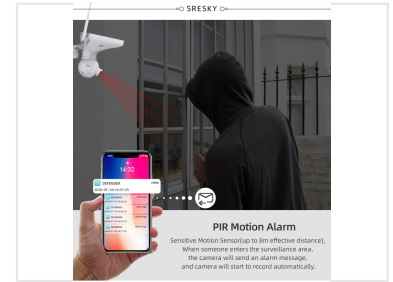

1080P 4G WiFi Solar Powered Security Camera

This 1080P security camera supports both 4G and WiFi networks for flexible installation. It features solar power for sustainable operation, cloud storage, and an SD card slot for video recording.

ADDITIONAL IMAGES

Overview

Easy wireless installation for versatile outdoor security monitoring.

Solar-Powered Wireless Surveillance

This 1080P security camera provides a comprehensive wireless monitoring solution for both indoor and outdoor environments. Equipped with both 4G cellular and WiFi connectivity, it ensures reliable access even in remote locations. The integrated solar-powered design eliminates the need for external power supplies, while advanced motion detection and smart cloud/SD storage make it an efficient security tool.

Technical Specifications

Video Resolution	1080P
Connectivity	4G LTE, WiFi
Max SD Card Capacity	64 GB
PIR Detection Range	8 m

Features

Key Capabilities

- Solar-powered wireless operation
- Dual mounting: Wall or pole mount
- Day/Night color monitoring
- Motion-activated lighting
- Real-time alarm messaging via app
- Integrated camera and lighting system