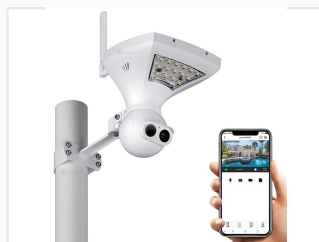

1080P 4G WiFi Solar Powered Security Camera

This 1080P security camera supports both 4G and WiFi networks for flexible installation. It features solar power for sustainable operation, cloud storage, and an SD card slot for video recording.

ADDITIONAL IMAGES

Overview

Easy wireless installation for versatile outdoor security monitoring.

Solar-Powered Wireless Surveillance

This 1080P security camera provides a comprehensive wireless monitoring solution for both indoor and outdoor environments. Equipped with both 4G cellular and WiFi connectivity, it ensures reliable access even in remote locations. The integrated solar-powered design eliminates the need for external power supplies, while advanced motion detection and smart cloud/SD storage make it an efficient security tool.

Technical Specifications

Video Resolution	1080P
Connectivity	4G LTE, WiFi
Max SD Card Capacity	64 GB
PIR Detection Range	8 m

Features

Key Capabilities

- Solar-powered wireless operation
- Dual mounting: Wall or pole mount
- Day/Night color monitoring
- Motion-activated lighting
- Real-time alarm messaging via app
- Integrated camera and lighting system