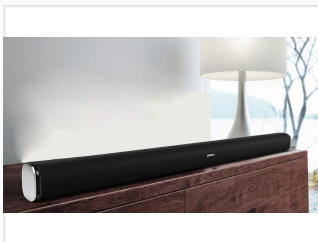

100W TV Soundbar with Bluetooth, USB, HDMI, Optical, and EQ

This 100W soundbar is designed for TV use. It features Bluetooth connectivity, USB, Aux, LED display, HDMI, DSP, optical input, and EQ adjustment.

ADDITIONAL IMAGES

Product Overview

High-Performance 100W Soundbar System

This 100W soundbar system is engineered to deliver immersive digital surround sound for a premium home entertainment experience. Featuring a dedicated wireless subwoofer and advanced DSP technology, it ensures deep bass and crystal-clear audio reproduction. With versatile connectivity options including Bluetooth, HDMI, and Optical inputs, it integrates seamlessly with modern televisions and media devices.

Technical Specifications

Output Power

100 W

Total Power

Speaker Size

6.5-inch Subwoofer x 1, 2-inch Tweeters x 4

Advanced Audio Features

DSP Solution, EQ Adjustment, Digital Surround Sound