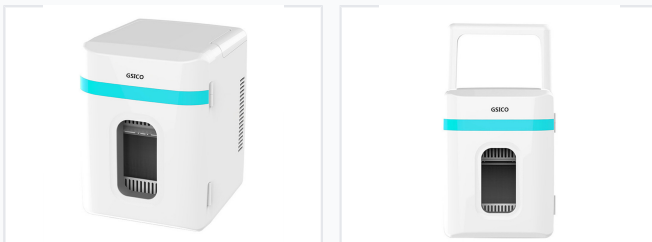

# 10-Liter Portable Car Refrigerator

This 10-liter car refrigerator is designed for portable cooling of beverages and food. Its compact design and efficient cooling system make it ideal for travel and outdoor activities.

## ADDITIONAL IMAGES

### Versatile Cooling and Warming Solution

This 10-liter portable refrigerator offers a flexible solution for keeping food and beverages at the perfect temperature while on the move. Designed for both home and vehicle use, it supports dual power inputs to ensure your items stay cool or warm regardless of your location. Its compact and lightweight construction makes it an ideal companion for road trips, camping excursions, and daily commutes.